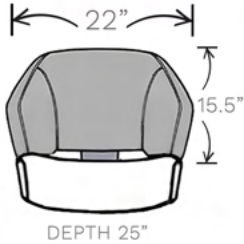

SONOMA CLUB

BACK OPTIONS

- WOOD BACK STANDARD
- CUSTOM EMBROIDERED LOGO
- ALUMINUM BACK BAR
- HANDLE: PLASTIC INSERT, METAL INSERT, OR METAL EXTERNAL DECORATIVE NAILS
- CONTRASTING OR MATCHING STITCHING

SEAT OPTIONS

- DUAL SEAT STITCH OPTIONAL
- QUICK CHANGE SEATS
- UNDER SEAT HANDLE: N/A ON DESIGNER BASE

NX2 STYLE SEAT W/ COMFORT TOP

LEG BASE OPTIONS

- SPECIFY FINISH FOR LEGS AND FOOTREST
- SPECIFY SEAT HEIGHTS IN 1" INCREMENTS: 18"-31"H (18"-20" NO FOOTREST)
- SPECIFY SWIVEL, SEE BASE OPTIONS

PEDESTAL SEAT OPTIONS

- SPECIFY SEAT PED HEIGHT RANGE FOR HI-LO PEDESTALS:
  - WITH QUICK CHANGE: 20"-24"H, 21"-25"H, 22"-26"H, 23"-27"H
  - NO QUICK CHANGE: 19"-23"H, 20"-24"H, 21"-25"H, 22"-26"H
- SPECIFY SEAT HEIGHT FOR FIXED PEDESTALS IN 1" INCREMENTS
- PEDESTAL BASE FEATURES AUTO RETURN SWIVEL