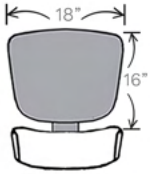

SEDONA

DEPTH 24.5"