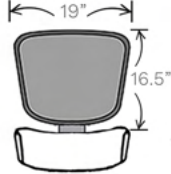

DEPTH 24.5"

●WITH EDGE MOLDING

BACK OPTIONS

- WOOD BACK STANDARD ●
- STEEL OR ALUMINUM BACK BAR ●
- CUSTOM EMBROIDERED LOGO ●
- EDGE MOLDING ●
- PLASTIC OR METAL INSERT HANDLE ●
- DECORATIVE NAILS ●
- CONTRASTING OR MATCHING STITCHING ●

SEAT OPTIONS

- QUICK CHANGE SEATS
- UNDER SEAT HANDLE:
  N/A ON DESIGNER BASE

NX2 STYLE SEAT W/ COMFORT TOP

17"W SEAT

19"W SEAT

21"W SEAT

LEG BASE OPTIONS

- SPECIFY FINISH FOR LEGS AND FOOTREST
- SPECIFY SEAT HEIGHTS IN 1" INCREMENTS: 18"-31"H (18"-20" NO FOOTREST)
- SPECIFY SWIVEL, SEE BASE OPTIONS