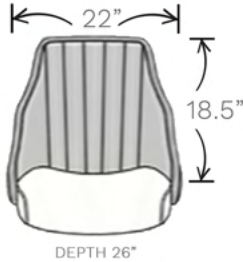

SAVANNAH

BACK OPTIONS

- WOOD BACK STANDARD
- CUSTOM EMBROIDERED LOGO
- STEEL BACK BAR
- DECORATIVE NAILS
- HANDLE: PLASTIC INSERT, METAL INSERT, OR METAL EXTERNAL
- EDGE MOLDING STANDARD
- CONTRASTING OR MATCHING STITCHING
- CHANNEL STITCHING STANDARD ON INSIDE BACK
- DIAMOND TUFTING 6"x4" OR 4"x2"

SEAT OPTIONS

- LAP STITCH STANDARD
- QUICK CHANGE SEATS
- UNDER SEAT HANDLE: N/A ON DESIGNER BASE

RX2 STYLE SEAT W/ COMFORT TOP

BASE OPTIONS

- SPECIFY FINISH FOR LEGS AND FOOTREST
- SPECIFY SEAT HEIGHTS IN 1" INCREMENTS: 18"-31"H (18"-20" NO FOOTREST)
- SPECIFY SWIVEL, SEE BASE OPTIONS

PEDESTAL BASE OPTIONS

- SPECIFY SEAT HEIGHT RANGE FOR HI-LO PEDESTALS:
  - WITH QUICK CHANGE: 20"-24"H, 21"-25"H, 22"-26"H, 23"-27"H
  - NO QUICK CHANGE: 19"-23"H 20"-24"H 21"-25"H 22"-26"H
- SPECIFY SEAT HEIGHT FOR FIXED PEDESTALS IN 1" INCREMENTS
- PEDESTAL BASE FEATURES AUTO RETURN SWIVEL