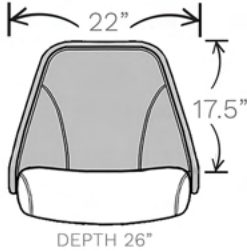

SAN REMO

BACK OPTIONS

- WOOD BACK STANDARD
- STEEL BACK BAR
- CUSTOM EMBROIDERED LOGO
- EDGE MOLDING STANDARD
- PLASTIC OR METAL INSERT HANDLE
- DECORATIVE NAILS
- CONTRASTING OR MATCHING STITCHING
- DIAMOND TUFTING 6"x4" OR 4"x2"

SEAT OPTIONS

- DOUBLE CENTER STITCHING STANDARD
- QUICK CHANGE SEATS
- UNDER SEAT HANDLE: N/A ON DESIGNER BASE

RX2 STYLE SEAT W/ COMFORT TOP

BASE OPTIONS

- SPECIFY FINISH FOR LEGS AND FOOTREST
- SPECIFY SEAT HEIGHTS IN 1" INCREMENTS: 18"-31"H (18"-20" NO FOOTREST)
- SPECIFY SWIVEL, SEE BASE OPTIONS

PEDESTAL BASE OPTIONS

1. SPECIFY SEAT PED HEIGHT RANGE FOR HI-LO PEDESTALS:
2. WITH QUICK CHANGE: 20"-24"H, 21"-25"H, 22"-26"H, 23"-27"H
   - NO QUICK CHANGE: 19"-23"H, 20"-24"H, 21"-25"H, 22"-26"H
3. SPECIFY SEAT HEIGHT FOR FIXED PEDESTALS IN 1" INCREMENTS
4. PEDESTAL BASE FEATURES AUTO RETURN SWIVEL