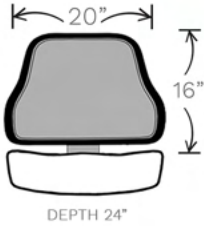

OHIO

BACK OPTIONS

- WOOD BACK STANDARD
- STEEL BACK BAR
- CUSTOM EMBROIDERED LOGO
- PLASTIC OR METAL INSERT HANDLE
- DECORATIVE NAILS
- CONTRASTING OR MATCHING STITCHING

SEAT OPTIONS

- QUICK CHANGE SEATS
- UNDER SEAT HANDLE:
  N/A ON DESIGNER BASE

RX2 STYLE SEAT W/ COMFORT TOP

BASE OPTIONS

- SPECIFY FINISH FOR LEGS AND FOOTREST
- SPECIFY SEAT HEIGHTS IN 1" INCREMENTS: 18"-31"H (18"-20" NO FOOTREST)
- SPECIFY SWIVEL, SEE BASE OPTIONS

PEDESTAL BASE OPTIONS

- SPECIFY SEAT HEIGHT RANGE FOR HI-LO PEDESTALS:
  - WITH QUICK CHANGE: 20"-24"H, 21"-25"H, 22"-26"H, 23"-27"H
  - NO QUICK CHANGE: 19"-23"H, 20"-24"H, 21"-25"H, 22"-26"H
- SPECIFY SEAT HEIGHT FOR FIXED PEDESTALS IN 1" INCREMENTS
- PEDESTAL BASE FEATURES AUTO RETURN SWIVEL