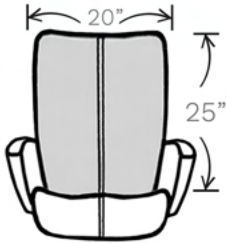

LUGANO EXECUTIVE

GARY  PLATT
— UNSURPASSED —

LUGANO EXECUTIVE

DEPTH 24.5"

BACK OPTIONS

- WOOD BACK STANDARD
- STEEL OR ALUMINUM BACK BAR
- CUSTOM EMBROIDERED LOGO
- EDGE MOLDING
- (LOW BACK ONLY)
- PLASTIC OR METAL INSERT HANDLE
- DECORATIVE NAILS
- CONTRASTING OR MATCHING
- STITCHING

SEAT OPTIONS

- DOUBLE CENTER STITCHING STANDARD
- PANEL ARMS STANDARD
- QUICK CHANGE SEAT NOT AVAILABLE

LX2 STYLE SEAT W/ COMFORT TOP

19"W SEAT

22"W SEAT

BASE OPTIONS

- SPECIFY SEAT HEIGHTS IN 1" INCREMENTS: 24"-31"H FOR HEIGHTS LOWER THAN 24" CONTACT CUSTOMER SERVICE