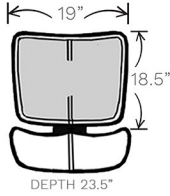

DEPTH 23.5"

● WITH EDGE MOLDING