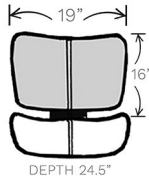

DEPTH 24.5"

REVO MINI

BACK OPTIONS

- WOOD BACK STANDARD
- STEEL OR ALUMINUM BACK BAR
- CUSTOM EMBROIDERED LOGO
- EDGE MOLDING
- METAL INSERT, PLASTIC INSERT, OR
- METAL EXTERNAL HANDLE
- DECORATIVE NAILS
- CONTRASTING OR MATCHING
- STITCHING
- DIAMOND TUFTING 6"x4" or 4"x2"

SEAT OPTIONS

- DOUBLE CENTER STITCHING STANDARD
- UNDER SEAT HANDLE (N/A ON DESIGNER BASE)
- QUICK CHANGE SEATS

LX2 STYLE SEAT W/ COMFORT TOP

BASE OPTIONS

- SPECIFY FINISH FOR LEGS AND FOOTREST
- SPECIFY SEAT HEIGHTS IN 1" INCREMENTS: 18"-31"H (18"-20" NO FOOTREST)
- SPECIFY SWIVEL, SEE BASE OPTIONS