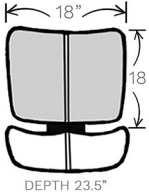

LIDO REVO

DEPTH 23.5"

REVO