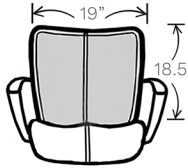

DEPTH 24.5"

● WITH EDGE MOLDING

BACK OPTIONS

- WOOD BACK STANDARD
- STEEL OR ALUMINUM BACK BAR
- BACK EMBROIDERY
- EDGE MOLDING (LOW BACK ONLY)
- INSERT HANDLE
- DECORATIVE NAILS
- CONTRASTING OR MATCHING STITCHING

SEAT OPTIONS

- DOUBLE CENTER STITCHING STANDARD
- PANEL ARMS STANDARD
- QUICK CHANGE SEAT NOT AVAILABLE