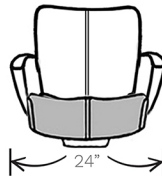

LX2 STYLE SEAT W/ COMFORT TOP

19"W SEAT