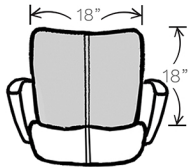

DEPTH 24.5"

LOW BACK