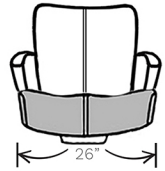

21"W SEAT

BASE OPTIONS

- SPECIFY FINISH FOR LEGS AND FOOTREST
- SPECIFY SEAT HEIGHTS IN 1" INCREMENTS: 18"-31"H (18"-20" NO FOOTREST)
- SPECIFY SWIVEL, SEE BASE OPTIONS