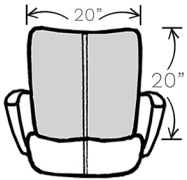

LUGANO

DEPTH 24.5"

HIGH BACK