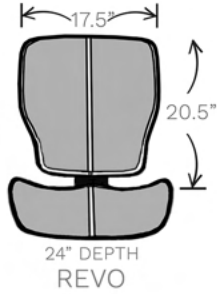

KOPA
STACKING CHAIR
GARY  PLATT
— UNSURPASSED —

KOPA

STACKING CHAIR

BACK OPTIONS

- WOOD BACK STANDARD
- ALUMINUM BACK BAR
- CUSTOM EMBROIDERED LOGO
- INSERT HANDLE
- CONTRASTING OR MATCHING STITCHING
- DIAMOND TUFTING 6"x4" or 4"x2"

SEAT OPTIONS

- DOUBLE CENTER STITCHING STANDARD

KX2 STYLE SEAT W/ COMFORT TOP

19"W SEAT

BASE OPTIONS

- STACKABLE - UP TO 4 HIGH
- MOVING CARTS AVAILABLE

KOPA STACK FRAME
18"H-19"H
GLIDES INCLUDED
RETRACTABLE GANGING MECHANISM OPTIONAL