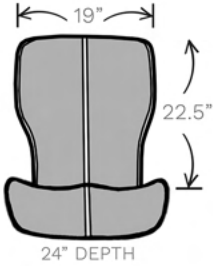

KOPA
STACKING CHAIR
GARY  PLATT
— UNSURPASSED —

KOPA

STACKING CHAIR

BACK OPTIONS

- WOOD BACK STANDARD
- ALUMINUM BACK BAR
- CUSTOM EMBROIDERED LOGO
- INSERT HANDLE
- CONTRASTING OR MATCHING STITCHING
- DIAMOND TUFTING 6"x4" or 4"x2"

SEAT OPTIONS

- DOUBLE CENTER STITCHING STANDARD

KX2 STYLE SEAT W/ COMFORT TOP

19"W SEAT

BASE OPTIONS

- STACKABLE - UP TO 4 HIGH
- MOVING CARTS AVAILABLE

KOPA STACK FRAME
18"H-19"H
GLIDES INCLUDED
RETRACTABLE GANGING MECHANISM OPTIONAL