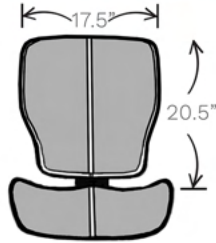

24" DEPTH
REVO

BACK OPTIONS

- WOOD BACK STANDARD
- ALUMINUM BACK BAR
- CUSTOM EMBROIDERED LOGO
- PLASTIC OR METAL INSERT HANDLE
- DECORATIVE NAILS
- CONTRASTING OR MATCHING STITCHING
- DIAMOND TUFTING 6"x4" OR 4"x2"

SEAT OPTIONS

- DOUBLE CENTER STITCHING STANDARD
- QUICK CHANGE SEATS
- UNDER SEAT HANDLE

KX2 STYLE SEAT W/ COMFORT TOP

BASE OPTIONS

- SPECIFY FINISH FOR LEGS AND FOOTREST
- SPECIFY SEAT HEIGHTS IN 1" INCREMENTS: 18"-31"H (18"-20" NO FOOTREST)
- SPECIFY SWIVEL, SEE BASE OPTIONS

PEDESTAL BASE OPTIONS

- SPECIFY SEAT HEIGHT RANGE FOR HI-LO PEDESTALS:
  - WITH QUICK CHANGE: 20"-24"H, 21"-25"H, 22"-26"H, 23"-27"H
  - NO QUICK CHANGE: 19"-23"H, 20"-24"H, 21"-25"H, 22"-26"H
- SPECIFY SEAT HEIGHT FOR FIXED PEDESTALS IN 1" INCREMENTS (SWIVELS ONLY USED ON FIXED PEDESTALS)
- PEDESTAL BASE FEATURES AUTO RETURN SWIVEL