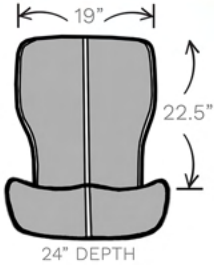

KIARA

24" DEPTH