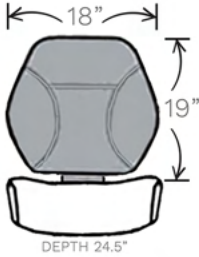

GENESIS

DEPTH 24.5"