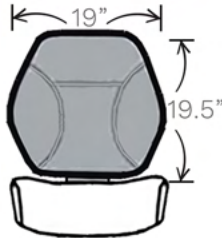

DEPTH 24.5"

● WITH EDGE MOLDING

BACK OPTIONS

- WOOD BACK STANDARD
- STEEL OR ALUMINUM BACK BAR
- CUSTOM EMBROIDERED LOGO
- EDGE MOLDING
- METAL OR PLASTIC INSERT HANDLE
- DECORATIVE NAILS
- CONTRASTING OR MATCHING STITCHING
- DIAMOND TUFTING 6"x4" or 4"x2"

SEAT OPTIONS

- QUICK CHANGE SEAT
- UNDER SEAT HANDLE:
  N/A ON DESIGNER BASE

NX2 STYLE SEAT W/ COMFORT TOP

17"W SEAT

19"W SEAT

21"W SEAT

BASE OPTIONS

- SPECIFY FINISH FOR LEGS AND FOOTREST
- SPECIFY SEAT HEIGHTS IN 1" INCREMENTS: 18"-31"H (18"-20" NO FOOTREST)
- SPECIFY SWIVEL, SEE BASE OPTIONS

5-PRONG BASE W/ CASTERS (STANDARD) 2-WAY

5-STAR BASE W/ CASTERS (STANDARD) 2-WAY

6-WAY 5-PRONG BASE W/ CASTERS (STANDARD)

EPIC POKER SWIVEL OPTIONAL NO SWIVEL 18"-20" H WITH SWIVEL 19"-21" H

EPIC W/FOOTREST 21"-31"H SWIVEL INCLUDED

PEDESTAL BASE OPTIONS

- SPECIFY SEAT HEIGHT RANGE FOR HI-LO PEDESTALS:
  - WITH QUICK CHANGE: 20"-24"H, 21"-25"H, 22"-26"H, 23"-27"H
  - NO QUICK CHANGE: 19"-23"H, 20"-24"H, 21"-25"H, 22"-26"H
- SPECIFY SEAT HEIGHT FOR FIXED PEDESTALS IN 1" INCREMENTS (SWIVELS ONLY USED ON FIXED PEDESTALS)
- PEDESTAL BASE FEATURES AUTO RETURN SWIVEL

FIXED HEIGHT PED. 19"-22"H NO FOOTREST

FIXED HEIGHT PED. 22"-30"H W/ 20" FOOTREST

HI-LO PED. W/ 20" FOOTREST

FIXED HEIGHT PED. 22"-30"H EPIC FOOTREST

HI-LO PED. EPIC FOOTREST