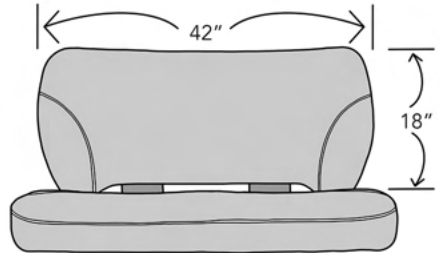

FEATURED WITH
EPIC BASE

EMORY
BENCH
GARY  PLATT
— UNSURPASSED —

EMORY BENCH

SEAT/BACK OPTIONS

- ALUMINUM/ FLEX BACK BAR STANDARD
- DOUBLE STITCHING STANDARD AS SHOWN
- CUSTOM EMBROIDERED LOGO
- DECORATIVE NAILS
- CONTRASTING OR MATCHING STITCHING

DEPTH 27.5"

BASE OPTIONS

EPIC BASE

SPECIFY SEAT HEIGHT: 22"H, 23"H, 24"H
XL EPIC FOOTREST STANDARD

DOUBLE PEDESTAL BASE
NO FOOTREST

SPECIFY SEAT HEIGHT: 20"H, 22"H, 24"H

DOUBLE PEDESTAL BASE
FULL WIDTH FOOTREST

SPECIFY SEAT HEIGHT: 22"H, 24"H