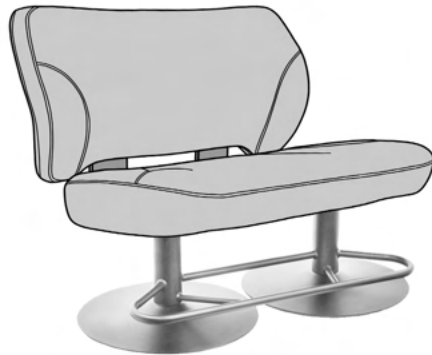

FEATURED WITH
EPIC BASE

EMORY
BENCH
GARY  PLATT
— UNSURPASSED —

EMORY BENCH

SEAT/BACK OPTIONS

- ALUMINUM/ FLEX BACK BAR STANDARD
- DOUBLE STITCHING STANDARD AS SHOWN
- CUSTOM EMBROIDERED LOGO
- DECORATIVE NAILS
- CONTRASTING OR MATCHING STITCHING

DEPTH 27.5"

BASE OPTIONS

EPIC BASE

SPECIFY SEAT HEIGHT: 22"H, 23"H, 24"H
XL EPIC FOOTREST STANDARD

DOUBLE PEDESTAL BASE
NO FOOTREST

SPECIFY SEAT HEIGHT: 20"H, 22"H, 24"H

DOUBLE PEDESTAL BASE
FULL WIDTH FOOTREST

SPECIFY SEAT HEIGHT: 22"H, 24"H