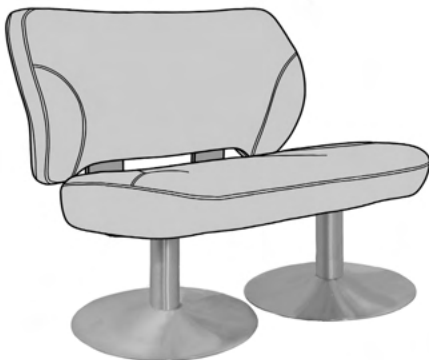

FEATURED WITH
EPIC BASE

EMORY
BENCH
GARY  PLATT
— UNSURPASSED —

EMORY BENCH

SEAT/BACK OPTIONS

- ALUMINUM/ FLEX BACK BAR STANDARD
- DOUBLE STITCHING STANDARD AS SHOWN
- CUSTOM EMBROIDERED LOGO
- DECORATIVE NAILS
- CONTRASTING OR MATCHING STITCHING

DEPTH 27.5"

BASE OPTIONS

EPIC BASE

SPECIFY SEAT HEIGHT: 22"H, 23"H, 24"H
XL EPIC FOOTREST STANDARD

DOUBLE PEDESTAL BASE
NO FOOTREST

SPECIFY SEAT HEIGHT: 20"H, 22"H, 24"H

DOUBLE PEDESTAL BASE
FULL WIDTH FOOTREST

SPECIFY SEAT HEIGHT: 22"H, 24"H