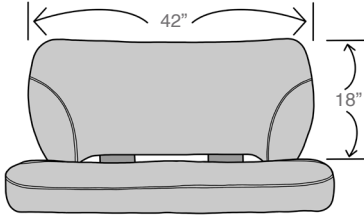

EMORY BENCH

EMORY BENCH

DEPTH 27.5"

SEAT/BACK OPTIONS

- ALUMINUM/ FLEX BACK BAR (STANDARD) ■
- DOUBLE STITCHING (STANDARD) ■
- CUSTOM EMBROIDERED LOGO ■
- DECORATIVE NAILS ■
- CONTRASTING OR MATCHING STITCHING ■

EPIC BASE

- SPECIFY SEAT HEIGHT: 22"H 23"H 24"H
XL EPIC FOOTREST STANDARD