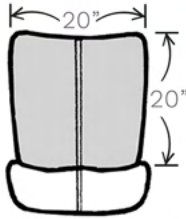

FEATURES SHOWN
NYLON SPYDER BASE

ECLIPSE
UPHOLSTERED
GARY  PLATT
— UNSURPASSED —

ECLIPSE

UPHOLSTERED

FULL WIDTH W/ARMS 26"
DEPTH 22"
MID-BACK UPHOLSTERED

FULL WIDTH W/ARMS 26"
DEPTH 26"
HIGH-BACK UPHOLSTERED

BACK OPTIONS

- HEIGHT ADJUSTABLE BACK
- CONTRASTING OR MATCHING STITCHING

SEAT OPTIONS

- DOUBLE CENTER STITCHING STANDARD

NX2 STYLE SEAT W/ COMFORT TOP

19"W SEAT

21"W SEAT

ARM OPTIONS

- HEIGHT ADJUSTABLE
- FOLD BACK

FULL FUNCTION SYNCRO

- SEAT SLIDER
- BACK LOCK
- BACK TENSION ADJUSTABLE
- HEIGHT ADJUSTABLE

NYLON SPYDER BASE

- 60MM DUAL WHEEL CASTERS
- BLACK NYLON
- 18.5"H- 22.5"H