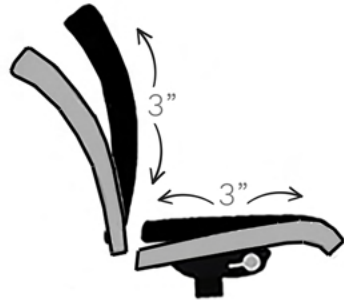

FEATURES SHOWN
NYLON SPYDER BASE

ECLIPSE
UPHOLSTERED
GARY  PLATT
— UNSURPASSED —

ECLIPSE

UPHOLSTERED

FULL WIDTH W/ARMS 26"
DEPTH 22"
MID-BACK UPHOLSTERED

FULL WIDTH W/ARMS 26"
DEPTH 26"
HIGH-BACK UPHOLSTERED

BACK OPTIONS

- HEIGHT ADJUSTABLE BACK
- CONTRASTING OR MATCHING STITCHING

SEAT OPTIONS

- DOUBLE CENTER STITCHING STANDARD

NX2 STYLE SEAT W/ COMFORT TOP

19"W SEAT

21"W SEAT

ARM OPTIONS

- HEIGHT ADJUSTABLE
- FOLD BACK

FULL FUNCTION SYNCRO

- SEAT SLIDER
- BACK LOCK
- BACK TENSION ADJUSTABLE
- HEIGHT ADJUSTABLE

NYLON SPYDER BASE

- 60MM DUAL WHEEL CASTERS
- BLACK NYLON
- 18.5"H- 22.5"H