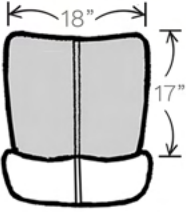

FEATURES SHOWN
NYLON SPYDER BASE

ECLIPSE
UPHOLSTERED
GARY  PLATT
— UNSURPASSED —

ECLIPSE

UPHOLSTERED

FULL WIDTH W/ARMS 26"
DEPTH 22"
MID-BACK UPHOLSTERED

FULL WIDTH W/ARMS 26"
DEPTH 26"
HIGH-BACK UPHOLSTERED

BACK OPTIONS

- HEIGHT ADJUSTABLE BACK
- CONTRASTING OR MATCHING STITCHING

SEAT OPTIONS

- DOUBLE CENTER STITCHING STANDARD

NX2 STYLE SEAT W/ COMFORT TOP

19"W SEAT

21"W SEAT

ARM OPTIONS

- HEIGHT ADJUSTABLE
- FOLD BACK

FULL FUNCTION SYNCRO

- SEAT SLIDER
- BACK LOCK
- BACK TENSION ADJUSTABLE
- HEIGHT ADJUSTABLE

NYLON SPYDER BASE

- 60MM DUAL WHEEL CASTERS
- BLACK NYLON
- 18.5"H- 22.5"H